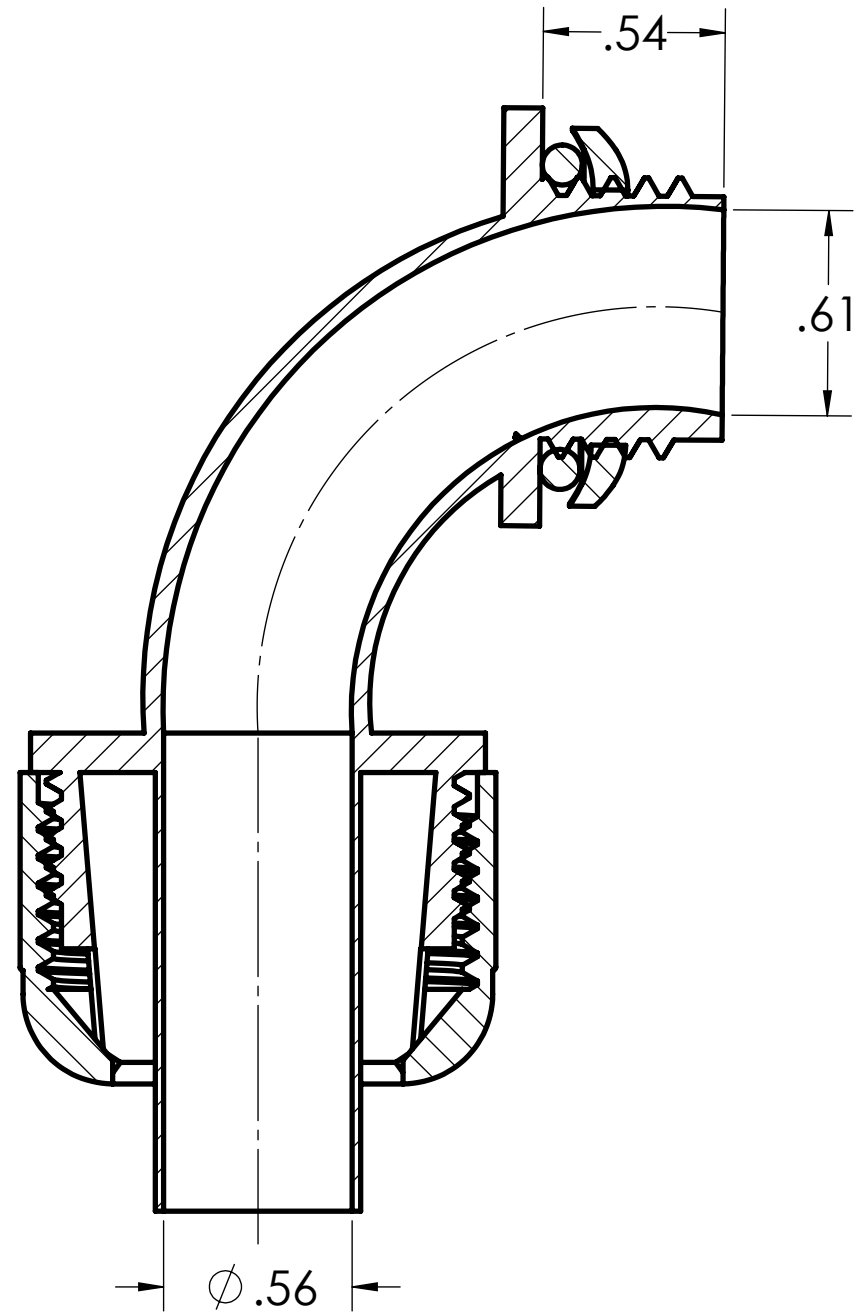

2.09

.54

.61

$\phi .56$

3.28

$\phi 1.42$

DIMENSIONS SHOWN ARE FOR REFERENCE AND ARE SUBJECT TO CHANGE WITHOUT NOTICE		
PART DESCRIPTION LTB10/90 1/2"x90D NM ELBOW GREY KWIKFLEX		
IPEX PRODUCT CODE: 065307	UNIT: INCHES UNLESS DUAL DIMENSION: INCH [METRIC]	SCALE: NTS
DRAWN:	G.T.	