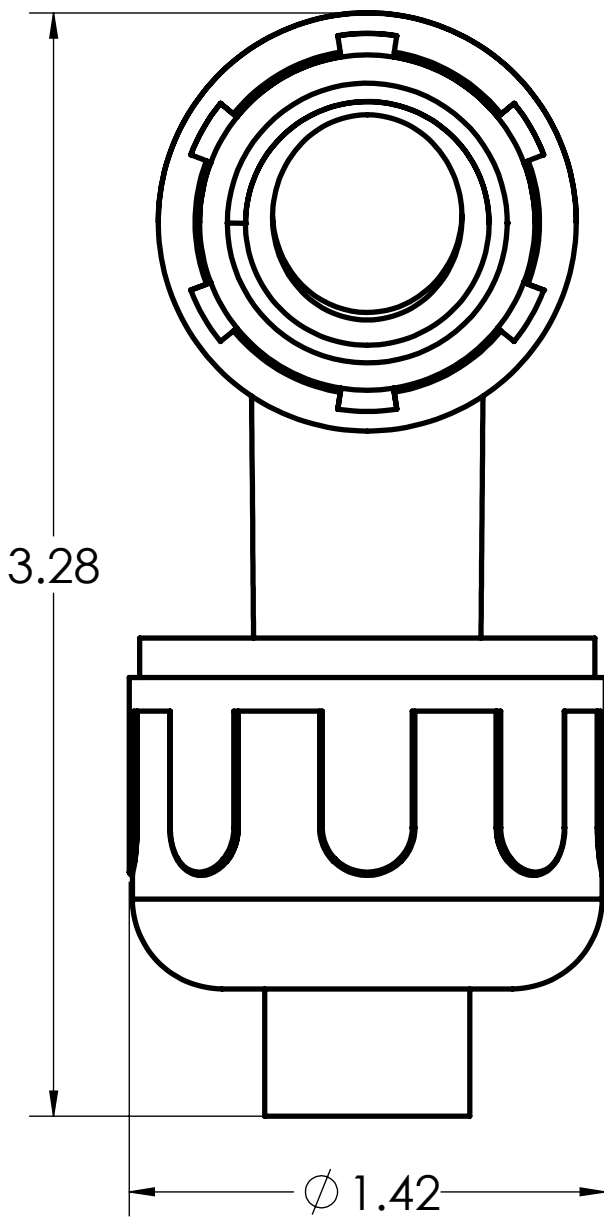

2.09

.54

.61

$\phi .56$

3.28

$\phi 1.42$

DIMENSIONS SHOWN ARE FOR REFERENCE AND ARE SUBJECT TO CHANGE WITHOUT NOTICE		
PART DESCRIPTION LTB10/90 1/2"x90D NM ELBOW GREY KWIKFLEX		
IPEX PRODUCT CODE: 065307	UNIT: INCHES UNLESS DUAL DIMENSION: INCH [METRIC]	SCALE: NTS
DRAWN:	G.T.	